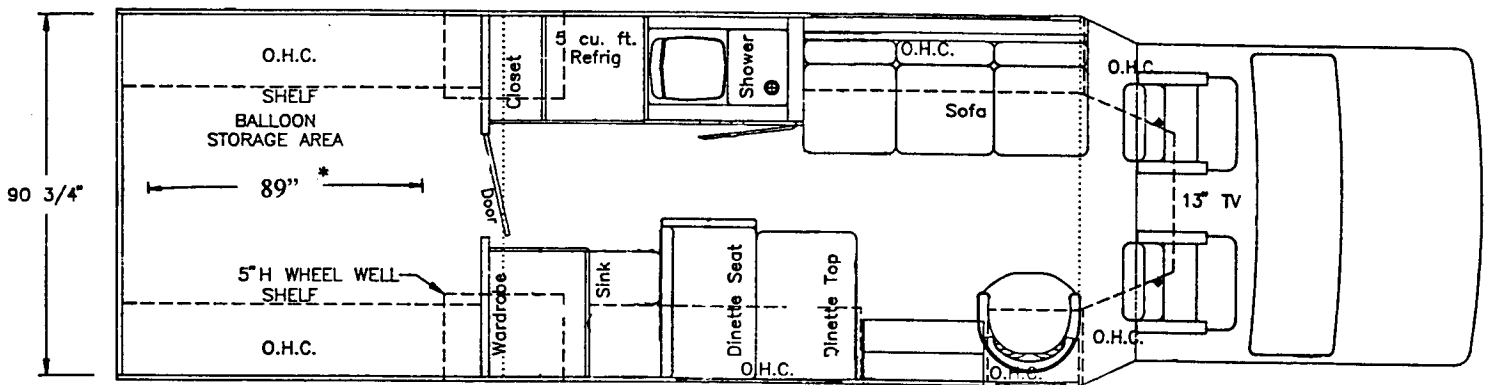

## model 265CC

(This model also available on a GM chassis)

## model 295CC

\* By reducing closet space, rear compartment can be expanded to 101".

NOTE: A full dinette (which also makes into a bed) can be substituted for the half dinette/ barrel chair combination on all models at no additional charge.