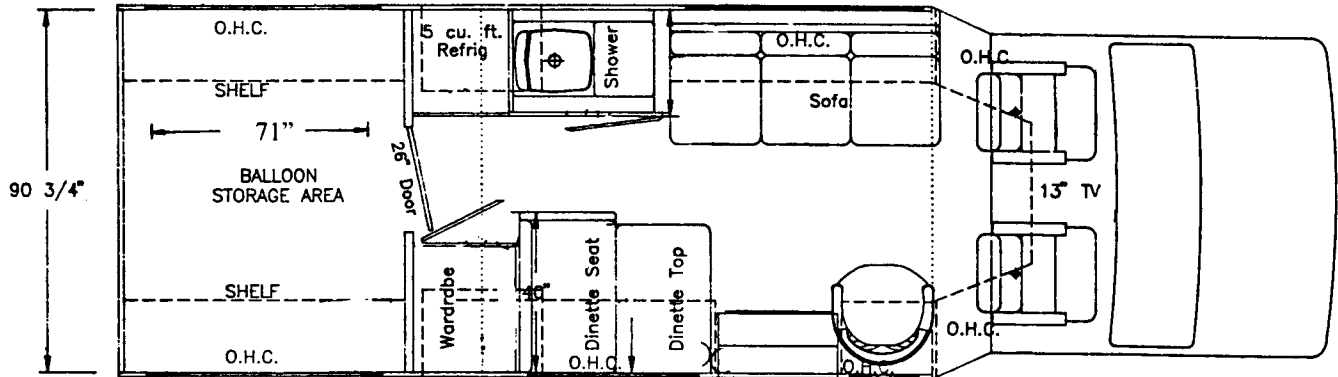

## model 265CC

(This model also available on a GM chassis)

## model 295CC

\* By reducing closet space, rear compartment can be expanded to 101".

NOTE: A full dinette (which also makes into a bed) can be substituted for the half dinette/ barrel chair combination on all models at no additional charge.