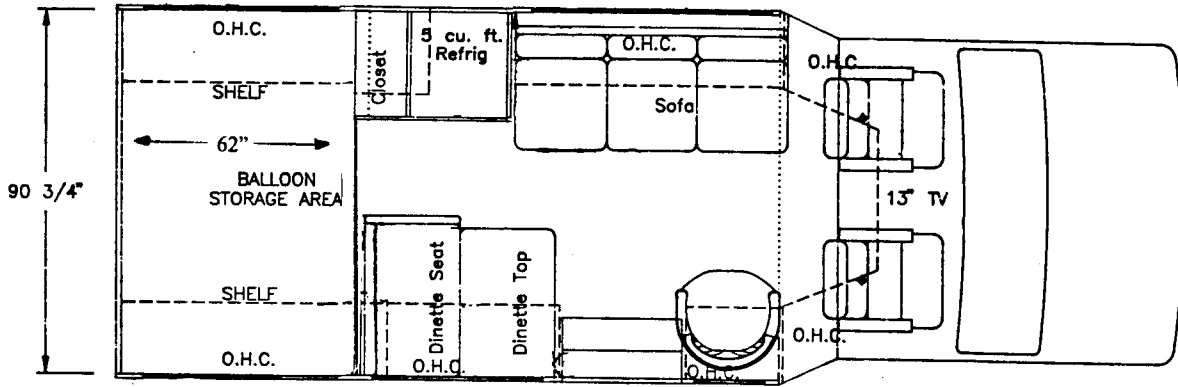

chase commander scout floorplans

model 235CCS

model 265CCS

model 295CCS

* By reducing closet space, rear compartment can be expanded to 101".

NOTE: A full dinette (which also makes into a bed) can be substituted for the half dinette/barrel chair combination on all models at no additional charge.