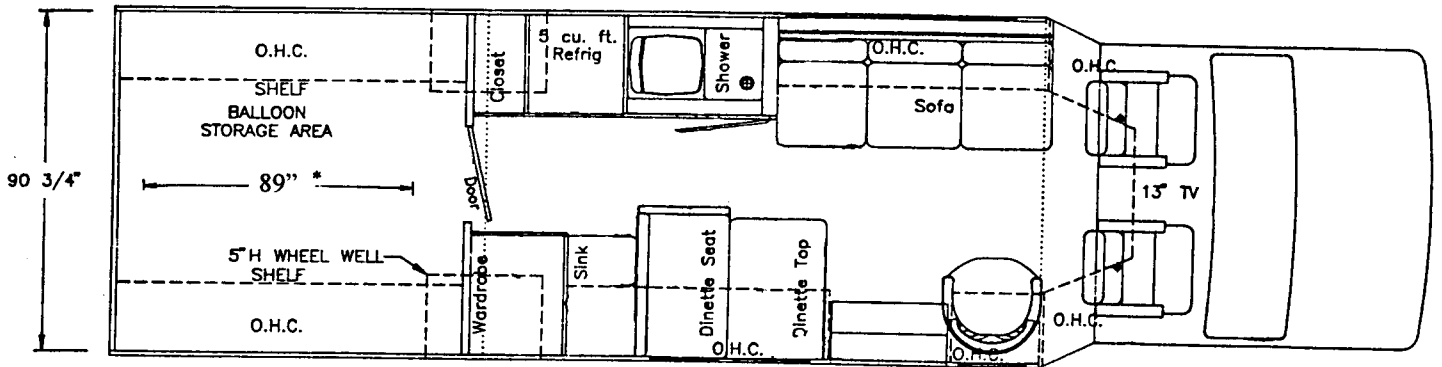

chase commander scout floorplans

model 235CCS

model 265CCS

model 295CCS

* By reducing closet space, rear compartment can be expanded to 101".

NOTE: A full dinette (which also makes into a bed) can be substituted for the half dinette/barrel chair combination on all models at no additional charge.