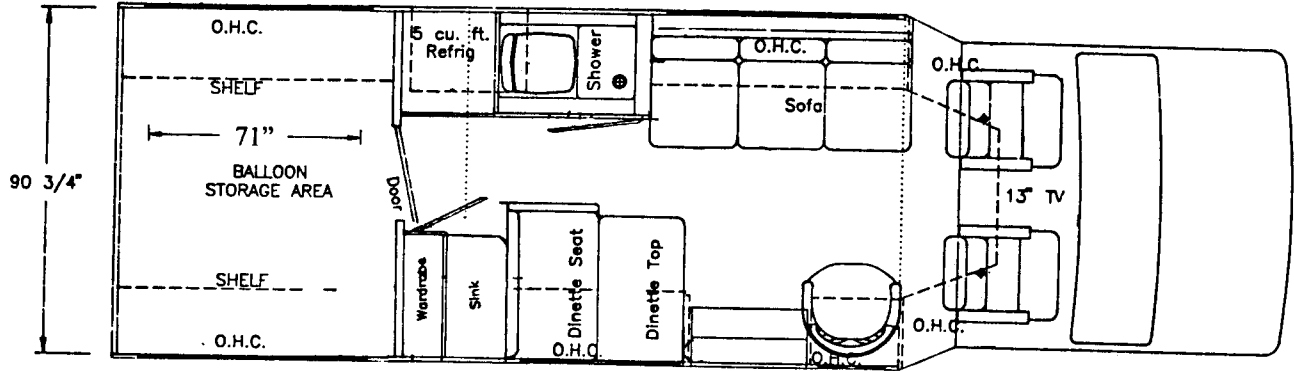

chase commander scout floorplans

model 235CCS

model 265CCS

model 295CCS

* By reducing closet space, rear compartment can be expanded to 101".

NOTE: A full dinette (which also makes into a bed) can be substituted for the half dinette/barrel chair combination on all models at no additional charge.